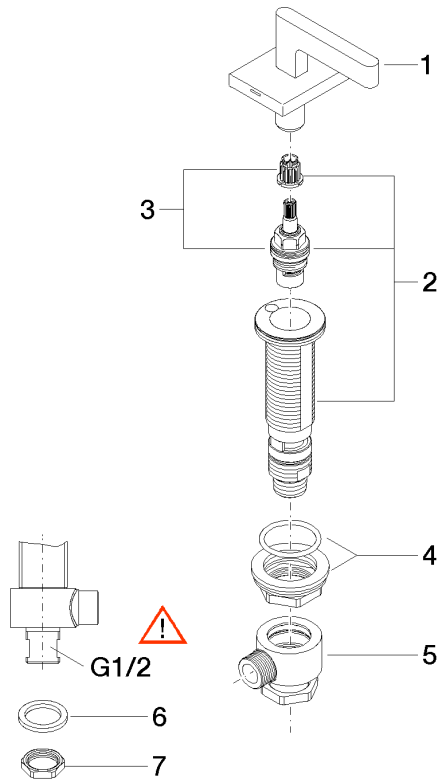

Deck valve anti-clockwise closing cold - Brushed Durabron (23kt Gold)

CL.1

20 004 716

- hole diameter 32 mm
- rosette 60 x 47 mm
- with cold marking

Fits: CL.1, CYO

	Brushed Durabron (23kt Gold)	20 004 716-28
	Chrome	20 004 716-00
	Brushed Platinum	20 004 716-06
	Brushed Champagne (22kt Gold)	20 004 716-46
	Champagne (22kt Gold)	20 004 716-47
	Brushed Dark Platinum	20 004 716-99

20 004 716

mm [inches]

Flow rate chart

Certificates

IAPMO_N-4976. LGA_28687. IAPMO_6397.

20 004 716

Parts for other finishes can be found here: [Chrome](#)

Spare parts list

No.	Item Number	Name	Quantity used	Delivery time
1	90 20 70 057 03-28	handle (cold)	1	20
2	04 17 11 058 52 90	side panel	1	2
3	90 90 03 152 00 90	top	1	2
4	04 23 10 032 78 90	fixing set	1	2
5	04 17 11 023 10 90	distributor	1	2
6	09 30 11 059 90	disc	1	2
7	09 23 10 012 90	nut	1	2